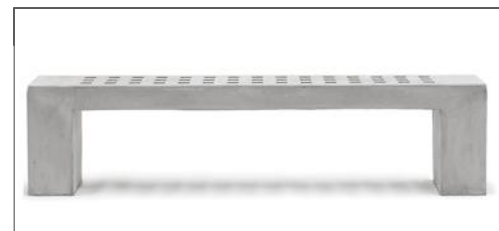

ARIZONA

BANTIG

WEIGHT 573 lbs

DIMENSIONS 82" x 16" x 20"

FINISHES NATURAL | MATE | POLISHED

COLORS

ARIZONA

The Arizona bench's main feature is derived from its portico design element. The perforated sitting surface allows water to drain efficiently. Its neutrality helps give form and embellish any space.