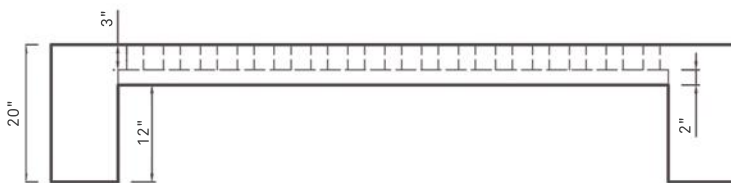

ARIZONA

BANTIG

WEIGHT 573 lbs

DIMENSIONS 82" x 16" x 20"

FINISHES NATURAL | MATE | POLISHED

COLORS

ARIZONA

The Arizona bench's main feature is derived from its portico design element. The perforated sitting surface allows water to drain efficiently. Its neutrality helps give form and embellish any space.