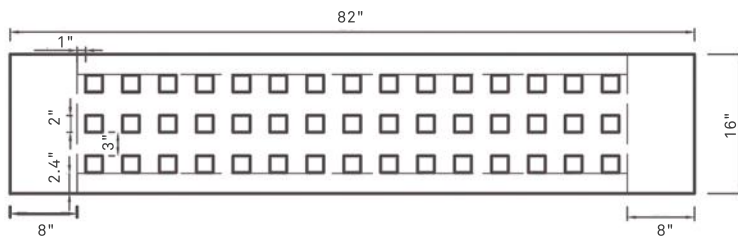

ARIZONA

BANTIG

WEIGHT 573 lbs

DIMENSIONS 82" x 16" x 20"

FINISHES NATURAL | MATE | POLISHED

COLORS

ARIZONA

The Arizona bench's main feature is derived from its portico design element. The perforated sitting surface allows water to drain efficiently. Its neutrality helps give form and embellish any space.