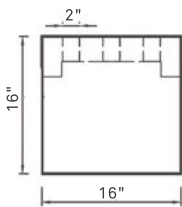

ARIZONA

BANTIG

WEIGHT 573 lbs

DIMENSIONS 82" x 16" x 20"

FINISHES NATURAL | MATE | POLISHED

COLORS

ARIZONA

The Arizona bench's main feature is derived from its portico design element. The perforated sitting surface allows water to drain efficiently. Its neutrality helps give form and embellish any space.