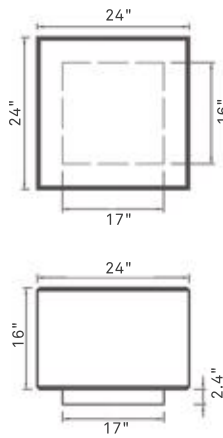

# BLOK LOUNG

EUCJLIVGAONA

<b>WEIGHT</b>	table 2191 lbs chairs 800 lbs
<b>DIMENSIONS</b>	table 40" x 40" x 26" chairs 24" x 24" x 18"
<b>FINISHES</b>	NATURAL   MATE   POLISHED
<b>COLORS</b>	