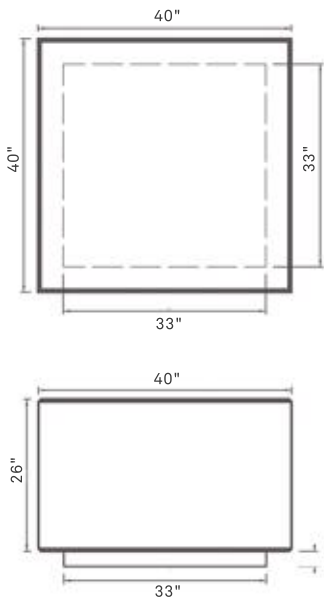

# BLOK LOUNG

EUCJLIVGAONA

<b>WEIGHT</b>	table 2191 lbs chairs 800 lbs
<b>DIMENSIONS</b>	table 40" x 40" x 26" chairs 24" x 24" x 18"
<b>FINISHES</b>	NATURAL   MATE   POLISHED
<b>COLORS</b>	

## BLOK LOUNG

The Blok Loung Set is part of the Gaona family. This singular design pieces were designed with the intention to build a private space within a public area. It constructs a meeting space with a coffee style table and chairs that can be set around the table irregularly to give it an impromptu style.