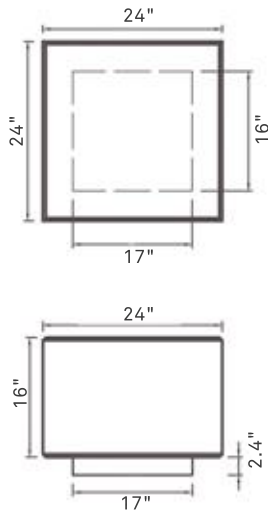

BLOK INDIVIDUAL

EUCJLIVGAONA

WEIGHT 800 lbs

DIMENSIONS 24" x 24" x 18"

FINISHES NATURAL | MATE | POLISHED

COLORS 

BLOK_INDIVIDUAL

The Blok Individual bench is part of the Blok family. This singular design pieces were designed with the intention to build a private space within a public area. It constructs a meeting space with a coffee style table and chairs that can be set around the table irregularly to give it an impromptu style.