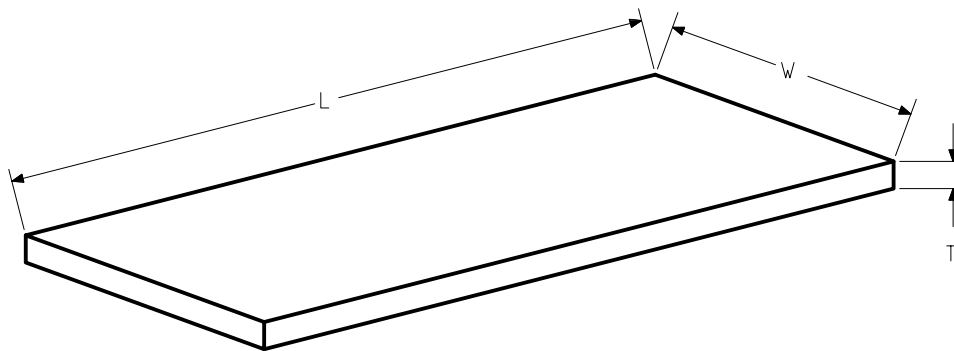

1" Thick Linear Veneer

11-5/8" x 5-5/8" x 1"

23-5/8" x 11-5/8" x 1"

1-1/2" Thick Linear Veneer

11-5/8" x 5-5/8" x 1-1/2"

23-5/8" x 11-5/8" x 1-1/2"

2" Thick Linear Veneer

23-5/8" x 11-5/8" x 2"

2-1/2" Thick Linear Veneer

47-5/8" x 11-5/8" x 2-1/2"

47-5/8" x 23-5/8" x 2-1/2"

36" x 18" x 2-1/2"

48" x 24" x 2-1/2"

SECTION

ISOMETRIC

PROJECT NAME: **STONECAST STANDARD VENEER**

TICKET#

SCALE: **NTS**

WEIGHT / PIECE

DRAWN BY: