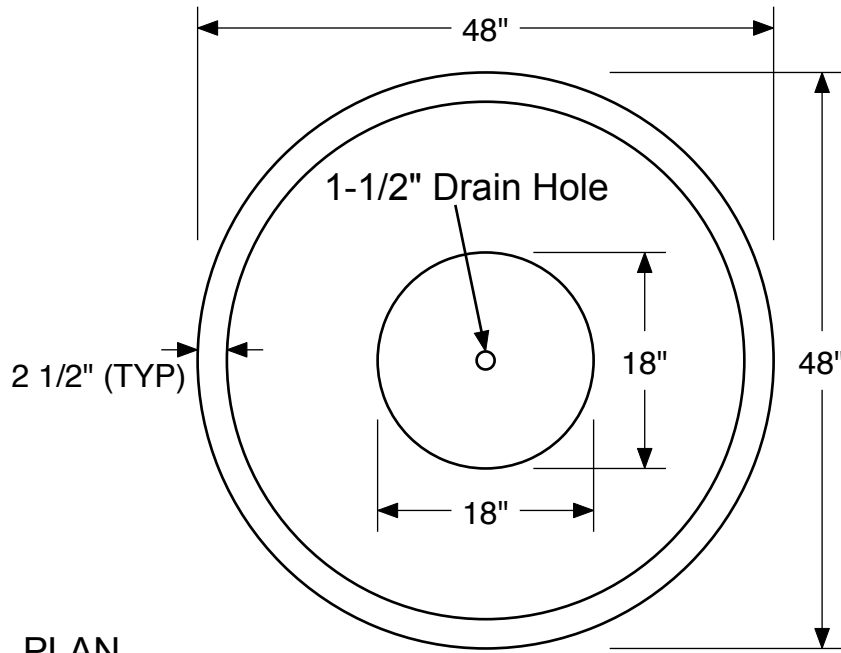

DESCRIPTION:

48" x 48" x 14" Modern Bowl

QTY:

PIECE MARK:

COLOR:

#1 WHITE

TEXTURE:

PLAN

ELEVATION

SECTION

© 2016

PROJECT NAME:

SCALE:

2" = 1'-0"

WEIGHT / PIECE:

502 LBS