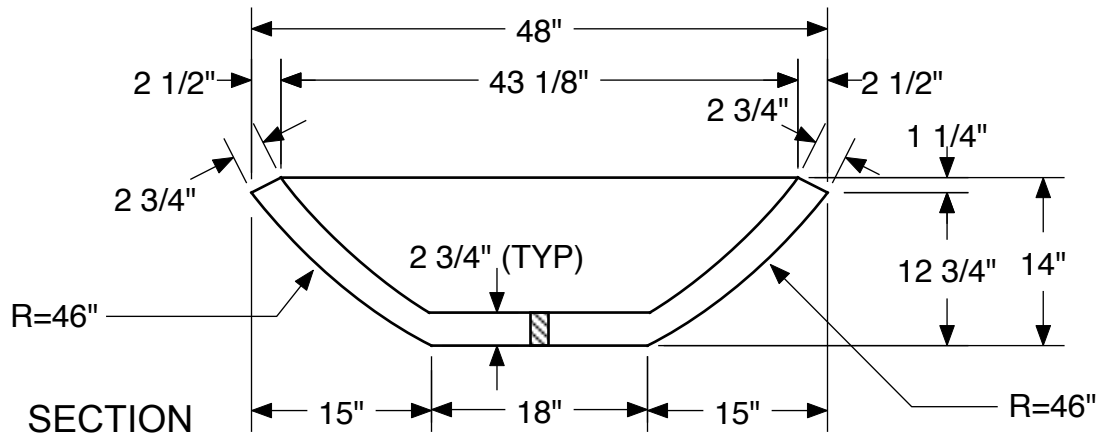

DESCRIPTION:

48" x 48" x 14" Modern Bowl

QTY:

PIECE MARK:

COLOR:

#1 WHITE

TEXTURE:

PLAN

ELEVATION

SECTION

© 2016

PROJECT NAME:

SCALE:

2" = 1'-0"

WEIGHT / PIECE:

502 LBS