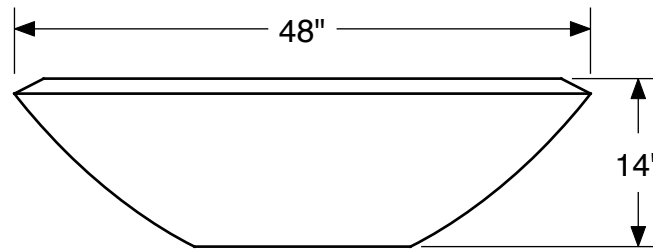

DESCRIPTION:

48" x 48" x 14" Modern Bowl

QTY:

PIECE MARK:

COLOR:

#1 WHITE

TEXTURE:

PLAN

ELEVATION

SECTION

© 2016

PROJECT NAME:

SCALE:

2" = 1'-0"

WEIGHT / PIECE:

502 LBS