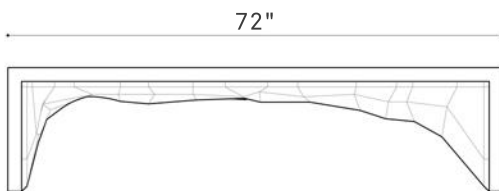

NORTH

EUBNNORTE

- WEIGHT** 815 lbs
- DIMENSIONS** 72" x 24" x 18"
- FINISHES** NATURAL | MATE | POLISHED
- COLORS**

NORTH

Opposites and similar, where the opposed and different manifest through textures. Inspired in diverse natural landscapes, where the lines, angles, planes and volumes are structural components of the piece that has been created from contrasts. Cristian Mohaded, a designer based in Milan and winner of several prizes and scholarships, has designed this bench exclusively for Durban Precast.