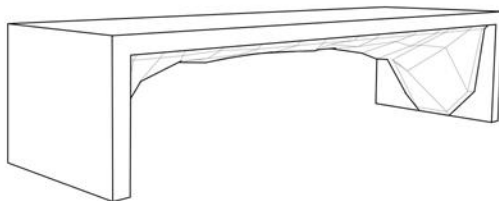

NORTH

EUBNNORTE

- WEIGHT** 815 lbs
- DIMENSIONS** 72" x 24" x 18"
- FINISHES** NATURAL | MATE | POLISHED
- COLORS**

NORTH

Opposites and similar, where the opposed and different manifest through textures. Inspired in diverse natural landscapes, where the lines, angles, planes and volumes are structural components of the piece that has been created from contrasts. Cristian Mohaded, a designer based in Milan and winner of several prizes and scholarships, has designed this bench exclusively for Durban Precast.