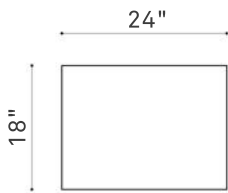

NORTH

EUBNNORTE

- WEIGHT** 815 lbs
- DIMENSIONS** 72" x 24" x 18"
- FINISHES** NATURAL | MATE | POLISHED
- COLORS**

NORTH

Opposites and similar, where the opposed and different manifest through textures. Inspired in diverse natural landscapes, where the lines, angles, planes and volumes are structural components of the piece that has been created from contrasts. Cristian Mohaded, a designer based in Milan and winner of several prizes and scholarships, has designed this bench exclusively for Durban Precast.