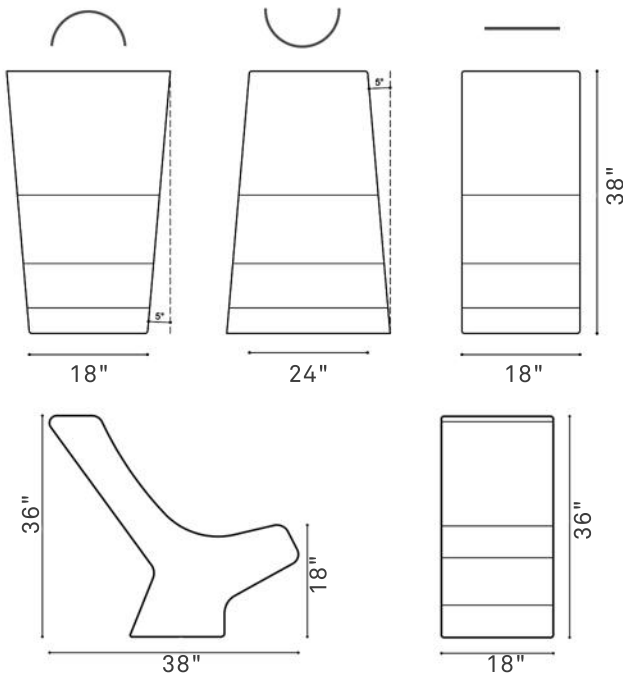

# PANORAMA

EUBNATCNEWCONCA | EUBNATCNEWRECTO | EUBNATCNEWCONVE

CONCAVE

CONVEX

STRAIGHT

<b>WEIGHT</b>	STRAIGHT	685 lbs
	CONCAVE	833 lbs
	CONVEX	811 lbs
<b>DIMENSIONS</b>	STRAIGHT	38" x 18" x 36"
	CONCAVE	38" x 24" x 34"
	CONVEX	38" x 18" x 36"
<b>FINISHES</b>	NATURAL   MATE   POLISHED	
<b>COLORS</b>		

## PANORAMA

The Panorama bench system pays homage to the first bench that we ever produced. However, the new design sports a minimalist and somewhat brutalist aesthetic. The durable result of the design makes it ideal for high transit public spaces. The monolithic piece includes backrest and it is easy to install, sought out qualities for the urban setting. The curved versions of the design allow for the creation of dynamic and diverse spaces, providing the possibility to outline and lead the contours of the public space being intervened.