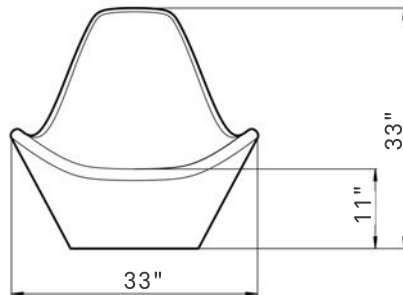

PLACIDO

EUBANPLACIDO

WEIGHT	518 lbs
DIMENSIONS	33" x 34" x 33"
FINISHES	NATURAL MATE POLISHED
COLORS	

PLACIDO

Placido is a bench designed to embrace the body. It is a place for relaxation and contemplation, a place to disconnect from the hard pace of the city. It is ideal to create recreational spaces that promote relaxation as well as social interaction. Placido is a modern bench by renowned designer Valdivielso © 2019.