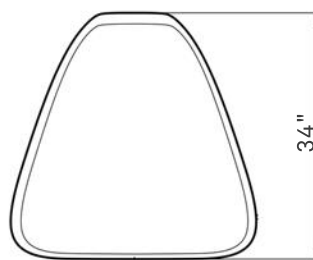

PLACIDO

EUBANPLACIDO

WEIGHT	518 lbs
DIMENSIONS	33" x 34" x 33"
FINISHES	NATURAL MATE POLISHED
COLORS	

PLACIDO

Placido is a bench designed to embrace the body. It is a place for relaxation and contemplation, a place to disconnect from the hard pace of the city. It is ideal to create recreational spaces that promote relaxation as well as social interaction. Placido is a modern bench by renowned designer Valdivielso © 2019.