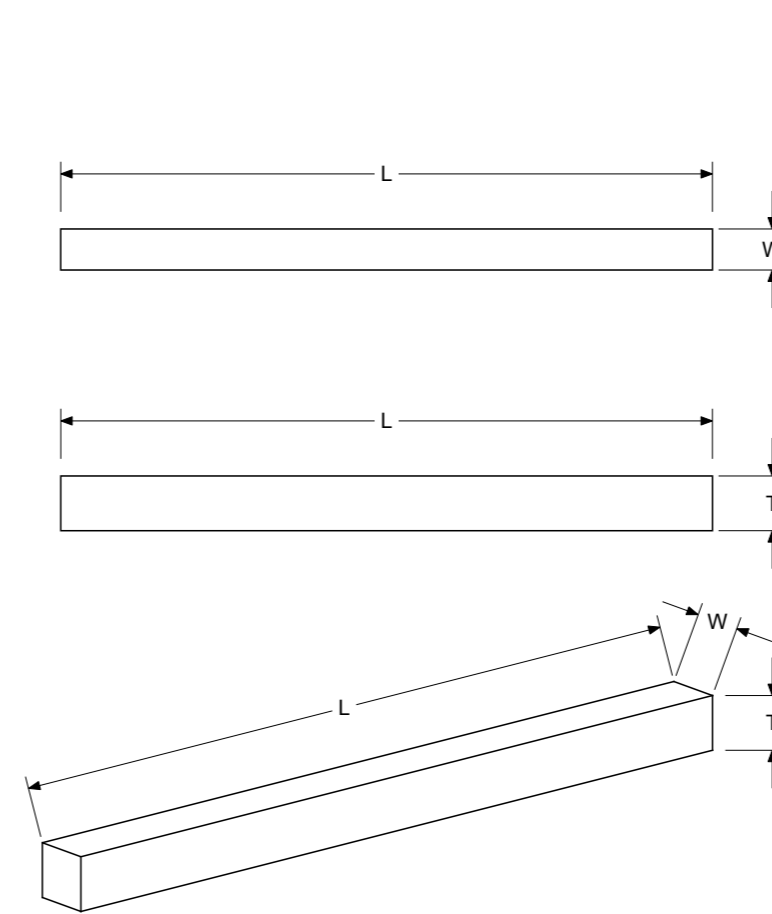

NARROW LINEAR PAVER SIZES

(L x W x T)

4" Thick Pavers

12" x 3" x 4"

18" x 3" x 4"

24" x 3" x 4"

LARGE LINEAR PAVER SIZES

(L x W x T)

2-1/2" Thick Pavers

12" x 6" x 2-1/2"

18" x 6" x 2-1/2"

24" x 6" x 2-1/2"

36" x 6" x 2-1/2"

16" x 8" x 2-1/2"

24" x 8" x 2-1/2"

36" x 8" x 2-1/2"

24" x 12" x 2-1/2"

36" x 12" x 2-1/2"

48" x 12" x 2-1/2"

36" x 24" x 2-1/2"

48" x 24" x 2-1/2"