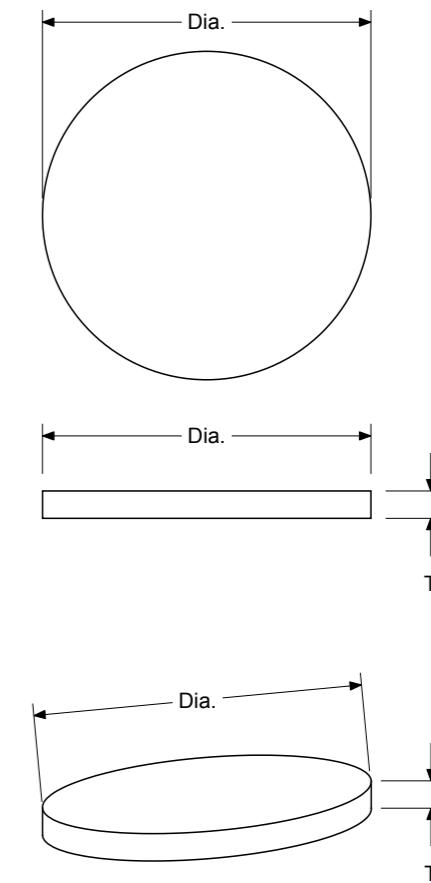

**LINEAR PAVER SIZES**

(L x W x T)

**1" Thick Linear Pavers**

11-5/8" x 5-5/8" x 1"

23-5/8" x 11-5/8" x 1"

**1-1/2" Thick Linear Pavers**

11-5/8" x 5-5/8" x 1-1/2"

23-5/8" x 11-5/8" x 1-1/2"

**4" Thick Pavers**

12" x 3" x 4"

18" x 3" x 4"

24" x 3" x 4"

**LARGE LINEAR PAVER SIZES**

(L x W x T)

**2-1/2" Thick Pavers**

12" x 6" x 2-1/2"

18" x 6" x 2-1/2"

24" x 6" x 2-1/2"

36" x 6" x 2-1/2"

16" x 8" x 2-1/2"

24" x 8" x 2-1/2"

36" x 8" x 2-1/2"

24" x 12" x 2-1/2"

36" x 12" x 2-1/2"

48" x 12" x 2-1/2"

36" x 24" x 2-1/2"

48" x 24" x 2-1/2"

**ROUND PAVER SIZES**

(Diameter (Dia.) x T)

**1-1/2" Round Pavers**

12" Dia. x 1-1/2"

16" Dia. x 1-1/2"