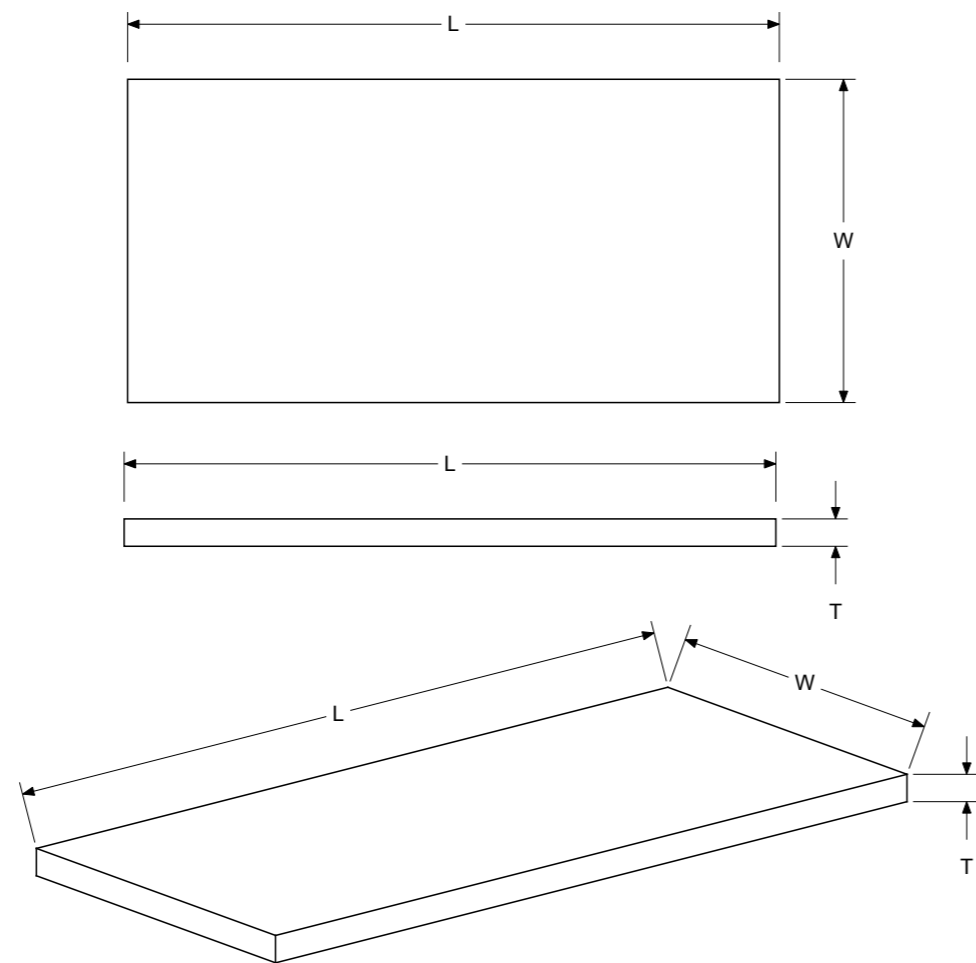

LINEAR PAVER SIZES

(L x W x T)

1" Thick Linear Pavers

11-5/8" x 5-5/8" x 1"

23-5/8" x 11-5/8" x 1"

1-1/2" Thick Linear Pavers

11-5/8" x 5-5/8" x 1-1/2"

23-5/8" x 11-5/8" x 1-1/2"

12" x 3" x 4"

18" x 3" x 4"

24" x 3" x 4"

LARGE LINEAR PAVER SIZES

(L x W x T)

2-1/2" Thick Pavers

12" x 6" x 2-1/2"

18" x 6" x 2-1/2"

24" x 6" x 2-1/2"

36" x 6" x 2-1/2"

16" x 8" x 2-1/2"

24" x 8" x 2-1/2"

36" x 8" x 2-1/2"

24" x 12" x 2-1/2"

36" x 12" x 2-1/2"

48" x 12" x 2-1/2"

36" x 24" x 2-1/2"

48" x 24" x 2-1/2"

ROUND PAVER SIZES

(Diameter (Dia.) x T)

1-1/2" Round Pavers

12" Dia. x 1-1/2"

16" Dia. x 1-1/2"

18" Dia. x 1-1/2"