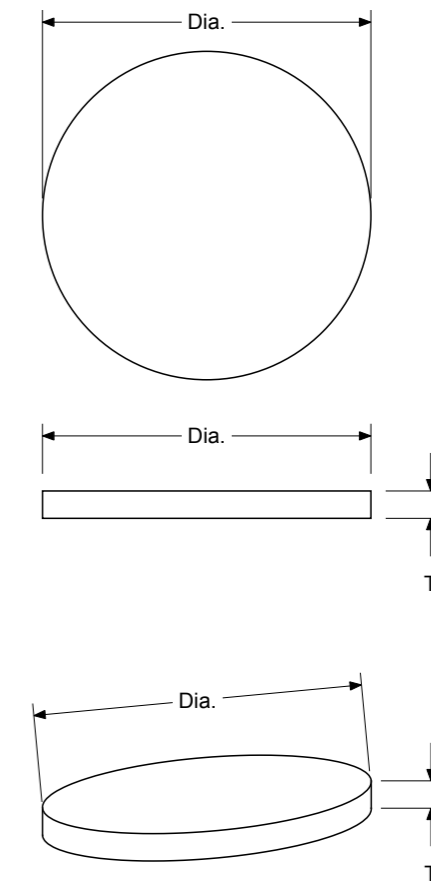

LINEAR PAVER SIZES

(L x W x T)

1" Thick Linear Pavers

11-5/8" x 5-5/8" x 1"

23-5/8" x 11-5/8" x 1"

1-1/2" Thick Linear Pavers

11-5/8" x 5-5/8" x 1-1/2"

23-5/8" x 11-5/8" x 1-1/2"

12" x 3" x 4"

18" x 3" x 4"

24" x 3" x 4"

LARGE LINEAR PAVER SIZES

(L x W x T)

2-1/2" Thick Pavers

12" x 6" x 2-1/2"

18" x 6" x 2-1/2"

24" x 6" x 2-1/2"

36" x 6" x 2-1/2"

16" x 8" x 2-1/2"

24" x 8" x 2-1/2"

36" x 8" x 2-1/2"

24" x 12" x 2-1/2"

36" x 12" x 2-1/2"

48" x 12" x 2-1/2"

36" x 24" x 2-1/2"

48" x 24" x 2-1/2"

ROUND PAVER SIZES

(Diameter (Dia.) x T)

1-1/2" Round Pavers

12" Dia. x 1-1/2"

16" Dia. x 1-1/2"

18" Dia. x 1-1/2"