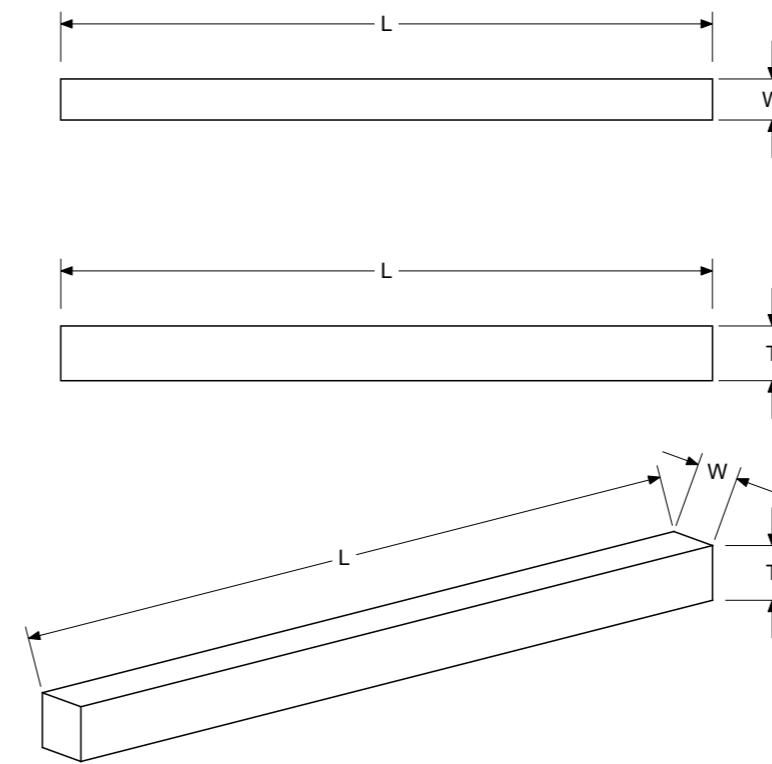

NARROW LINEAR PAVER SIZES

(L x W x T)

4" Thick Pavers

12" x 3" x 4"

18" x 3" x 4"

24" x 3" x 4"

LARGE LINEAR PAVER SIZES

(L x W x T)

2-1/2" Thick Pavers

12" x 6" x 2-1/2"

18" x 6" x 2-1/2"

24" x 6" x 2-1/2"

36" x 6" x 2-1/2"

16" x 8" x 2-1/2"

24" x 8" x 2-1/2"

36" x 8" x 2-1/2"

24" x 12" x 2-1/2"

36" x 12" x 2-1/2"

48" x 12" x 2-1/2"

36" x 24" x 2-1/2"

48" x 24" x 2-1/2"