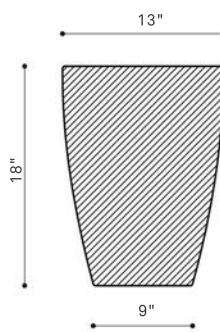

TIMBAL

EUBNTIMBAL

WEIGHT 216 lbs

DIMENSIONS 13" x 13" x 18"

FINISHES NATURAL | MATE | POLISHED

COLORS

TIMBAL

The Timbal bench also stems from Durban's new design language and has since become one of our flagships. It has an exquisite aesthetic that has been achieved through the simplicity of the lines and curves of the piece.