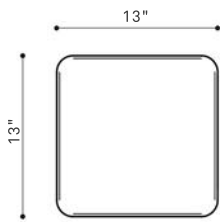

TIMBAL

EUBNTIMBAL

WEIGHT 216 lbs

DIMENSIONS 13" x 13" x 18"

FINISHES NATURAL | MATE | POLISHED

COLORS

TIMBAL

The Timbal bench also stems from Durban's new design language and has since become one of our flagships. It has an exquisite aesthetic that has been achieved through the simplicity of the lines and curves of the piece.