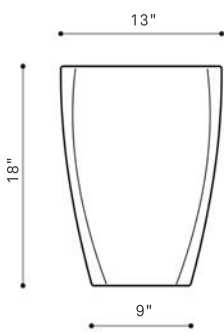

TIMBAL

EUBNTIMBAL

WEIGHT 216 lbs

DIMENSIONS 13" x 13" x 18"

FINISHES NATURAL | MATE | POLISHED

COLORS

TIMBAL

The Timbal bench also stems from Durban's new design language and has since become one of our flagships. It has an exquisite aesthetic that has been achieved through the simplicity of the lines and curves of the piece.