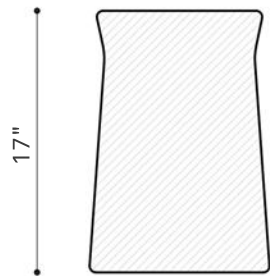

TRAIL

TRAIL

EUBNTRIEL

WEIGHT	130 lbs
DIMENSIONS	ø26 x 17"
FINISHES	NATURAL MATE POLISHED
COLORS	

TRAIL

The Trail belongs to the new design language of Durban. The design pays homage to the profile of a railroad rail, reminiscing on the industrial origins of Durban's parent company, Premoldeados. The design is ideal to generate meeting spots on diverse urban settings, both of public or private nature.