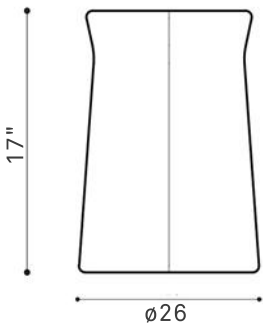

TRAIL

TRAIL

EUBNTRIEL

WEIGHT	130 lbs
DIMENSIONS	ø26 x 17"
FINISHES	NATURAL MATE POLISHED
COLORS	

TRAIL

The Trail belongs to the new design language of Durban. The design pays homage to the profile of a railroad rail, reminiscing on the industrial origins of Durban's parent company, Premoldeados. The design is ideal to generate meeting spots on diverse urban settings, both of public or private nature.