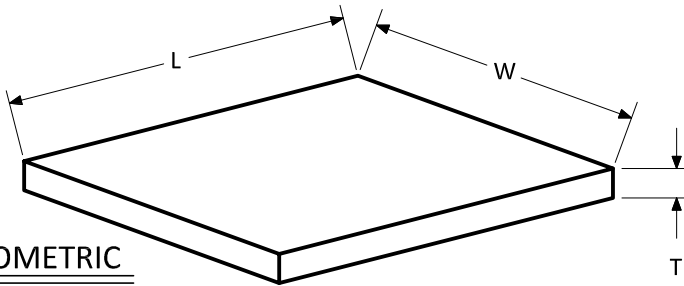

DESCRIPTION: **TRADITIONAL WALL VENEER**

QTY:

PIECE WORK:

COLOR:

TEXTURE:

TRADITIONAL VENEER SIZES (L x W x T)

PLAN

SECTION

ISOMETRIC

TRADITIONAL VENEER

3/4" Thick Square Veneer

11-5/8" x 11-5/8" x 3/4"

1" Thick Square Veneer

3-5/8" x 3-5/8" x 1"

5-5/8" x 5-5/8" x 1"

11-5/8" x 11-5/8" x 1"

15-5/8" x 15-5/8" x 1"

17-5/8" x 17-5/8" x 1"

23-5/8" x 23-5/8" x 1"

1-1/2" Thick Square Veneer

5-5/8" x 5-5/8" x 1-1/2"

11-5/8" x 11-5/8" x 1-1/2"

15-5/8" x 15-5/8" x 1-1/2"

17-5/8" x 17-5/8" x 1-1/2"

23-5/8" x 23-5/8" x 1-1/2"

2" Thick Square Veneer

11-5/8" x 11-5/8" x 2"

23-5/8" x 23-5/8" x 2"

2-1/2" Thick Square Veneer

30" x 30" x 2-1/2"

36" x 36" x 2-1/2"

48" x 48" x 2-1/2"