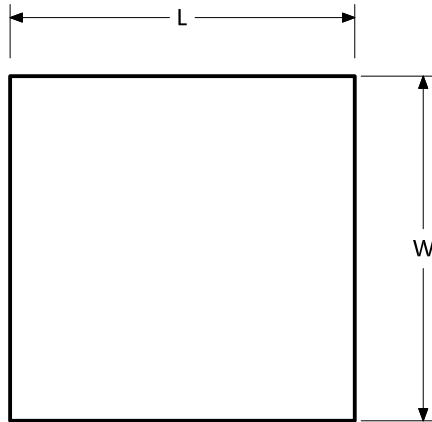

DESCRIPTION: **TRADITIONAL WALL VENEER**

QTY:

PIECE WORK:

COLOR:

TEXTURE:

TRADITIONAL VENEER SIZES (L x W x T)

PLAN

SECTION

ISOMETRIC

TRADITIONAL VENEER

3/4" Thick Square Veneer

11-5/8" x 11-5/8" x 3/4"

1" Thick Square Veneer

3-5/8" x 3-5/8" x 1"

5-5/8" x 5-5/8" x 1"

11-5/8" x 11-5/8" x 1"

15-5/8" x 15-5/8" x 1"

17-5/8" x 17-5/8" x 1"

23-5/8" x 23-5/8" x 1"

1-1/2" Thick Square Veneer

5-5/8" x 5-5/8" x 1-1/2"

11-5/8" x 11-5/8" x 1-1/2"

15-5/8" x 15-5/8" x 1-1/2"

17-5/8" x 17-5/8" x 1-1/2"

23-5/8" x 23-5/8" x 1-1/2"

2" Thick Square Veneer

11-5/8" x 11-5/8" x 2"

23-5/8" x 23-5/8" x 2"

2-1/2" Thick Square Veneer

30" x 30" x 2-1/2"

36" x 36" x 2-1/2"

48" x 48" x 2-1/2"