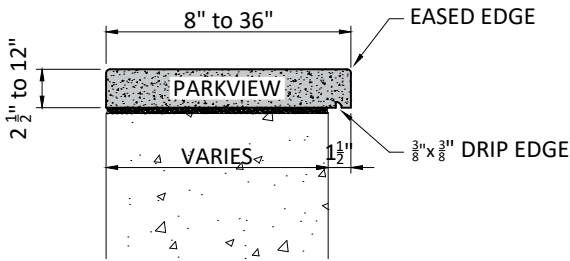

WALL CAPS & VENEER

- Fabrication Notes:
1. Drawing represents standard shape & sizes
 2. Coping can be customized per individual project.
 3. Coping can be fabricated with radius.

HALF BULLNOSE

SPRINGS

SINGLE BULLNOSE

SINGLE WASH

FOUR SEASONS

DOUBLE BULLNOSE

SPRINGS

POINTE

RITZ

FOUR SEASONS

TYP. WALL CAPS PROFILES