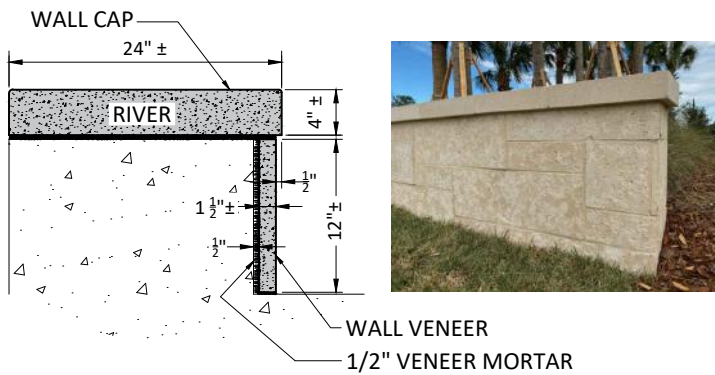

SCALE: N.T.S.

WALL CAP & WALL VENEER

PH: (239) 597-7218 FAX: (239) 566-8432 www.kerckhoffstone.com

1901 ELSA ST. NAPLES, FL. 34109

© 2021