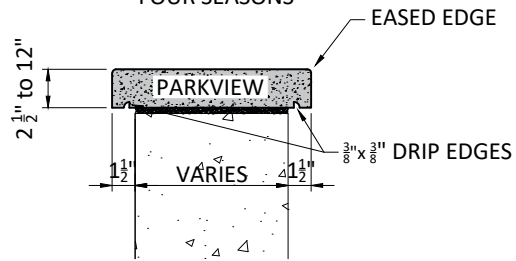

WALL CAPS & VENEER

- Fabrication Notes:
1. Drawing represents standard shape & sizes
 2. Coping can be customized per individual project.
 3. Coping can be fabricated with radius.

HALF BULLNOSE

SPRINGS

SINGLE BULLNOSE

SINGLE WASH

FOUR SEASONS

DOUBLE BULLNOSE

SPRINGS

POINTE

RITZ

FOUR SEASONS

TYP. WALL CAPS PROFILES