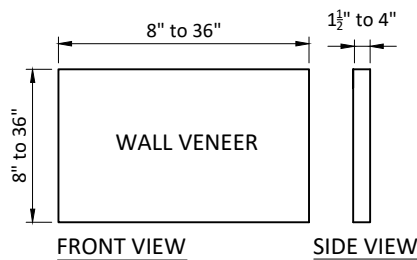

SCALE: N.T.S.

WALL CAP & WALL VENEER

PH: (239) 597-7218 FAX: (239) 566-8432 www.kerckhoffstone.com

1901 ELSA ST. NAPLES, FL. 34109

© 2021