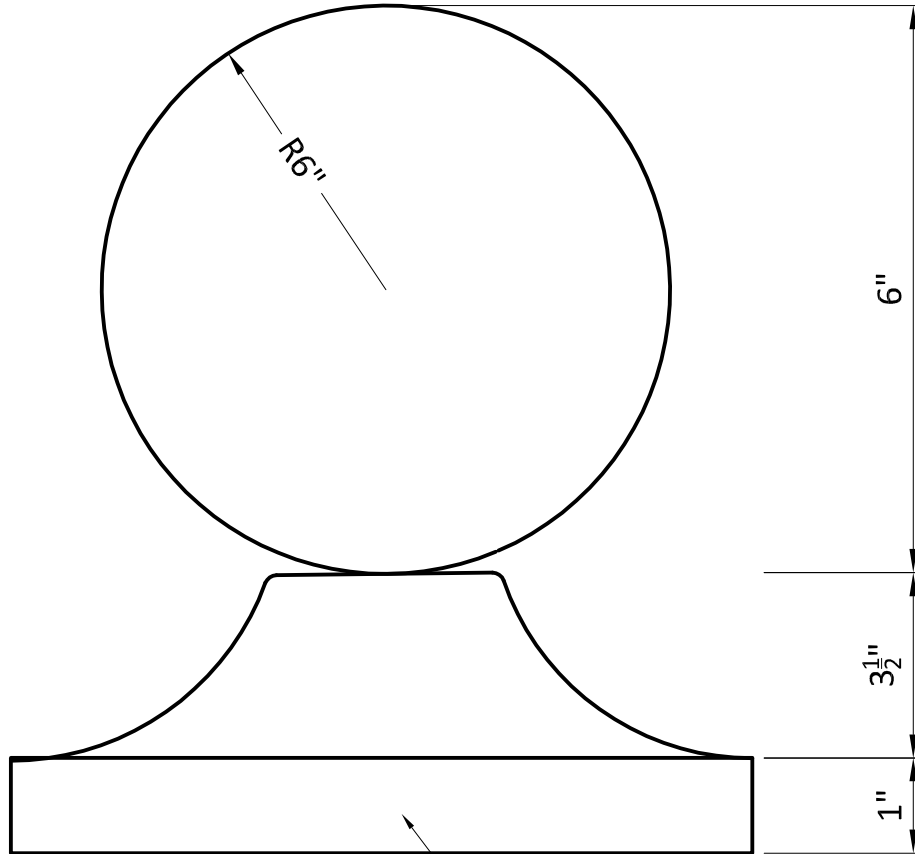

DESCRIPTION: 12" FINIAL BALL w/ BASE

QTY:

PIECE WORK:

COLOR:

TEXTURE:

SECTION

SQUARE

PROJECT NAME: STONECAST STANDARD

SCALE: -

WEIGHT / PIECE

DRAWN BY: