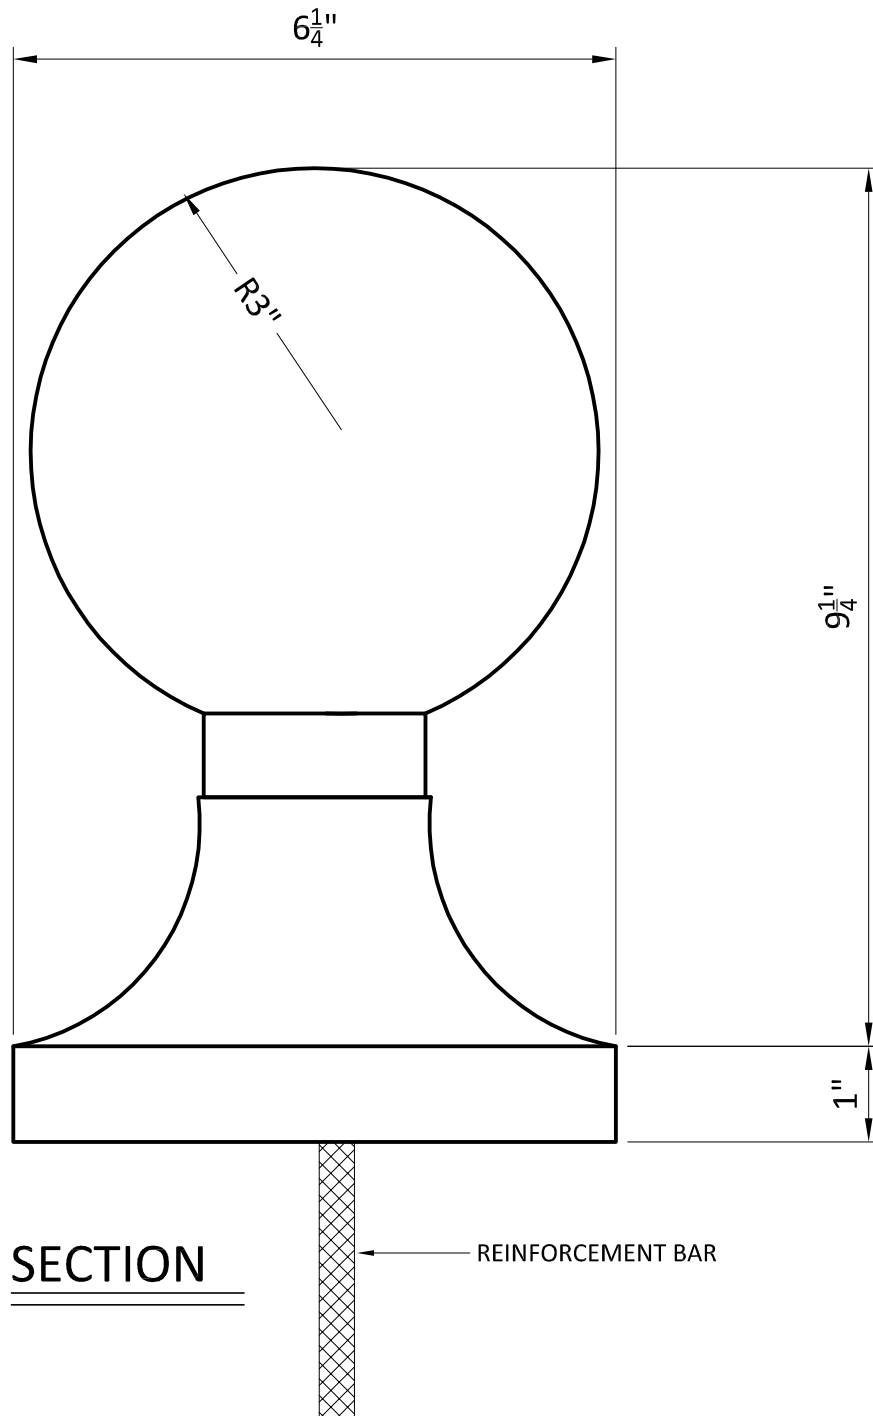

DESCRIPTION: 6" FINIAL BALL w/ BASE (ROUND)

QTY:

PIECE WORK:

COLOR:

TEXTURE:

PROJECT NAME: STONECAST STANDARD

SCALE: -

WEIGHT / PIECE

DRAWN BY: