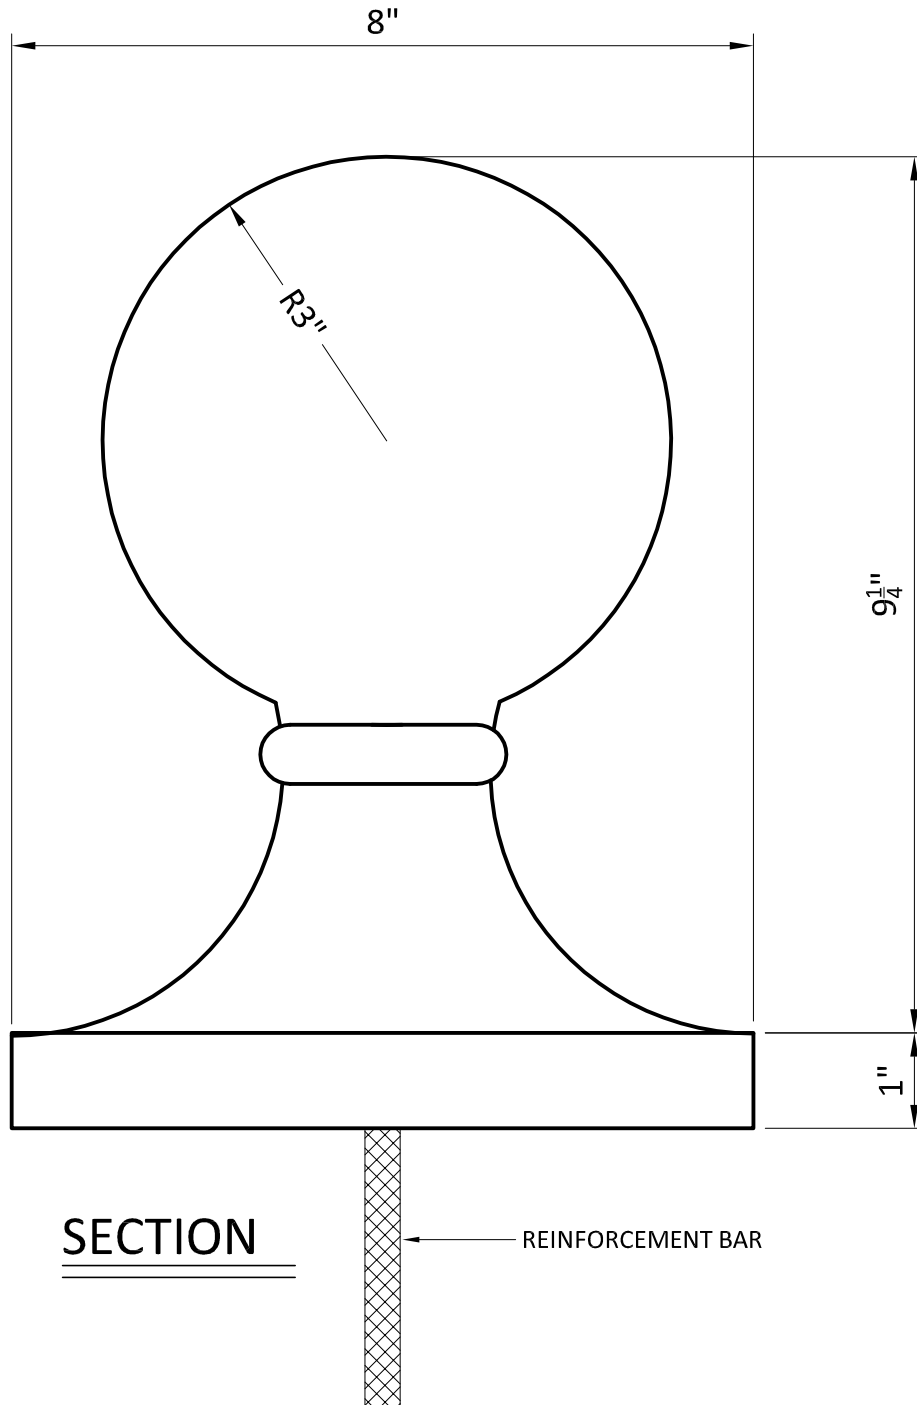

DESCRIPTION: 6" FINIAL BALL w/ BASE

QTY:

PIECE WORK:

COLOR:

TEXTURE:

PROJECT NAME: STONECAST STANDARD

SCALE: -

WEIGHT / PIECE

DRAWN BY: