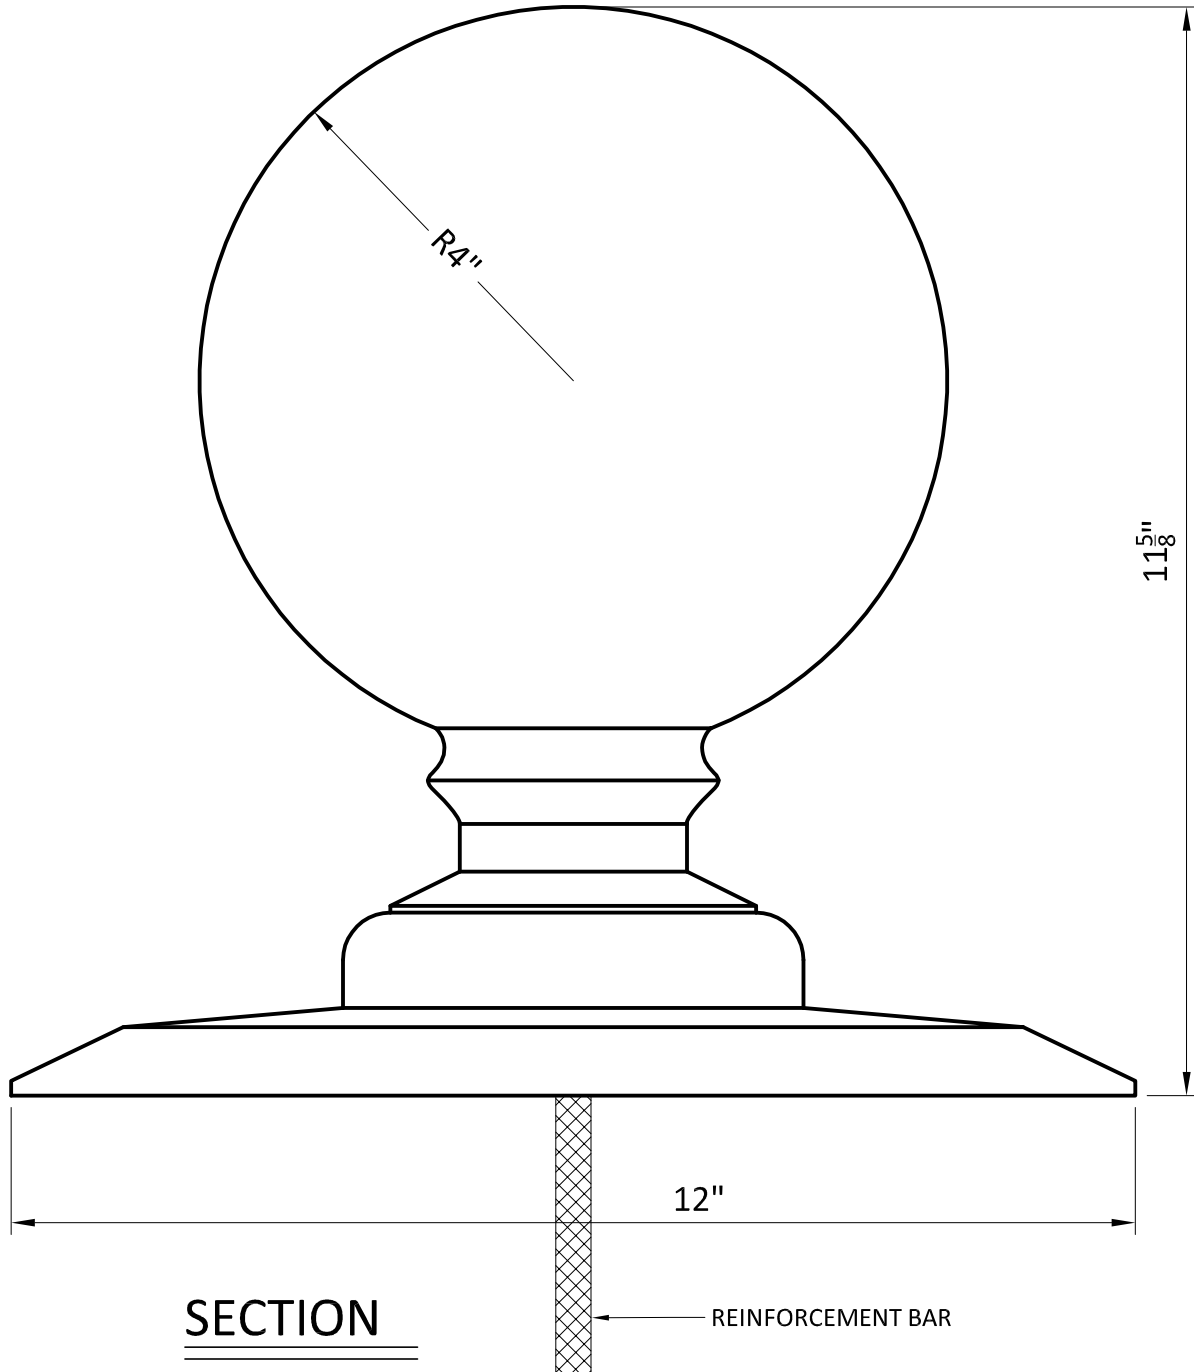

DESCRIPTION: 8" FINIAL BALL w/ BASE

QTY:

PIECE WORK:

COLOR:

TEXTURE:

PROJECT NAME: STONECAST STANDARD

SCALE: -

WEIGHT / PIECE

DRAWN BY: