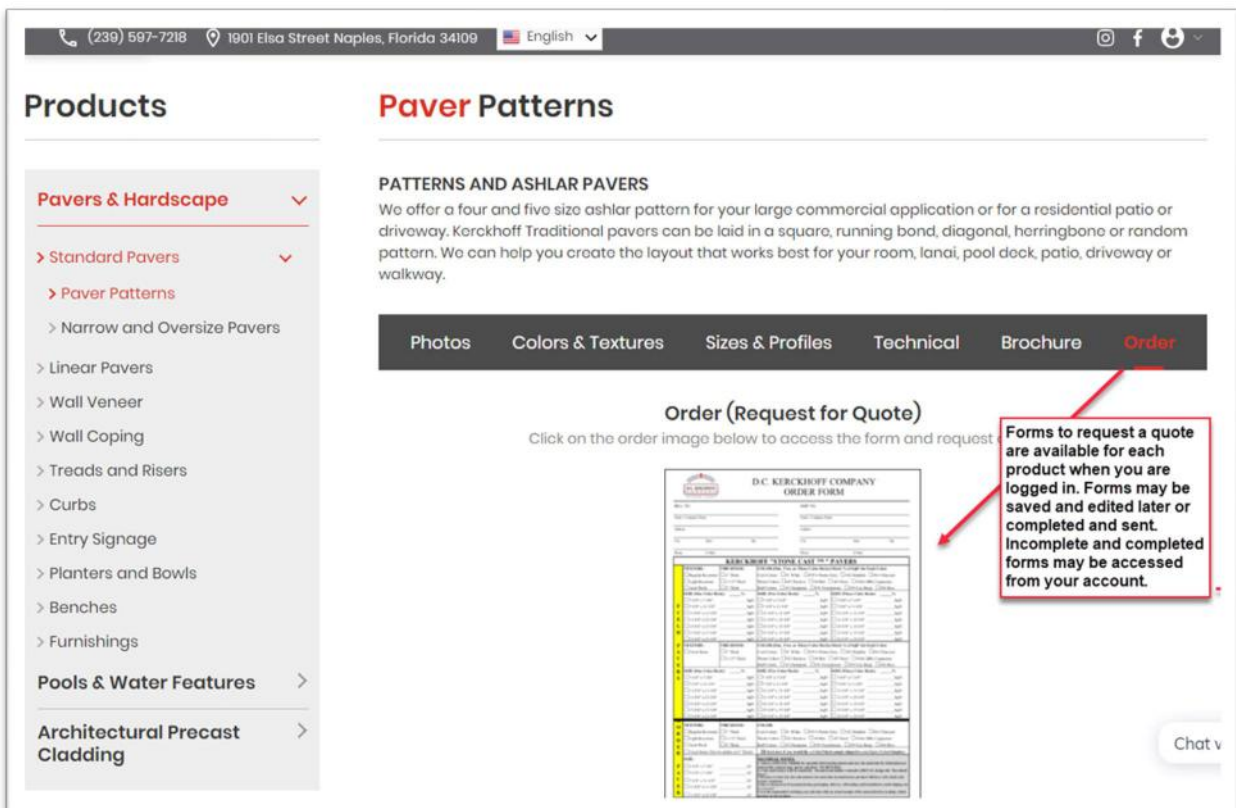

Downloading technical files will automatically add the associated product to your account under products. Clicking on the product image will redirect you back to the technical files for that product.

Within every product is an order form specific for that category of products. While logged in, click the order tab to access an easy to complete online form for requesting a quote. Clicking the form image will produce a fillable form that may be saved and completed later or submitted.