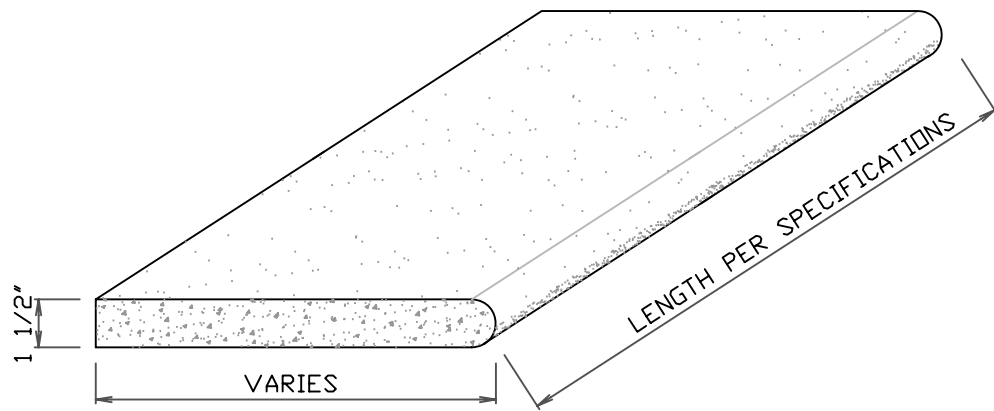

BULLNOSE COPING

END & FRONT VIEW

STONE CAST
1901 ELSA AVENUE NAPLES, FL. 34109 (239) 597-7218
FAX: (239) 566-8432

© D.C. Kerckhoff
2006