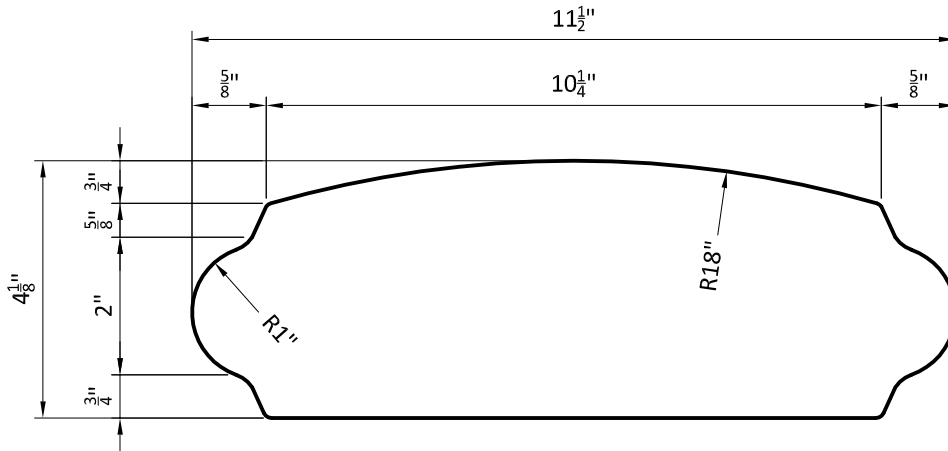

DESCRIPTION: BRITTANY WALL CAP

QTY:

PIECE WORK:

COLOR:

TEXTURE:

SECTION

ISOMETRIC

PROJECT NAME: STONECAST STANDARD

SCALE: -

WEIGHT / PIECE

DRAWN BY: