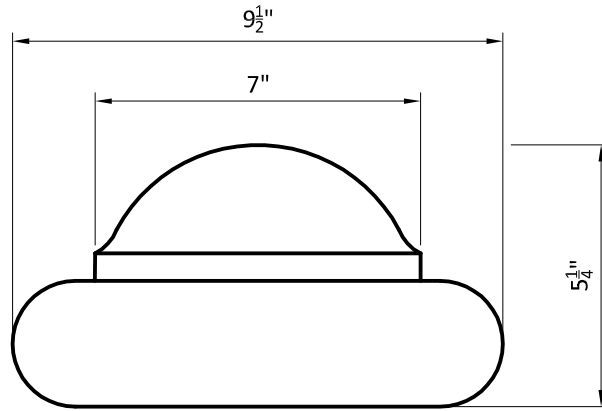

DESCRIPTION: **CHAMPION-GARDEN CAP**

QTY:

PIECE WORK:

COLOR:

TEXTURE:

SECTION

ISOMETRIC

PROJECT NAME: **STONECAST STANDARD**

SCALE: -

WEIGHT / PIECE

DRAWN BY: