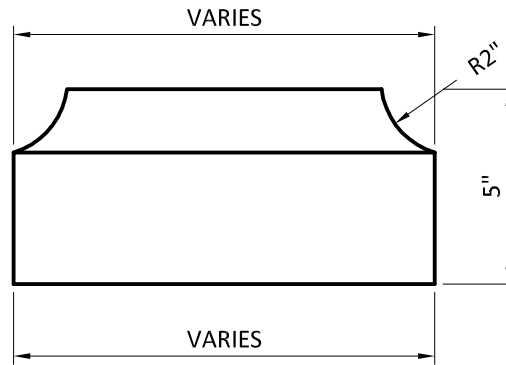

DESCRIPTION: CHAMPION WALL CAP & UNIVERSAL BASE

QTY:

PIECE WORK:

COLOR:

TEXTURE:

SECTION

ISOMETRIC

UNIVERSAL BASE

PROJECT NAME: STONECAST STANDARD

SCALE: -

WEIGHT / PIECE

DRAWN BY: