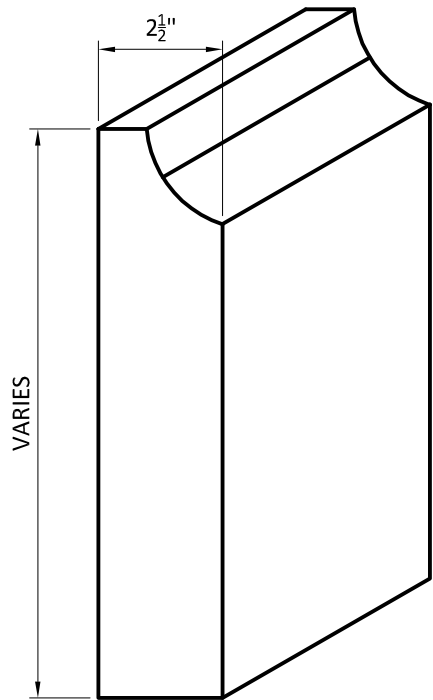

DESCRIPTION: CHAMPION WALL CAP & UNIVERSAL BASE

QTY:

PIECE WORK:

COLOR:

TEXTURE:

SECTION

ISOMETRIC

UNIVERSAL BASE

PROJECT NAME: STONECAST STANDARD

SCALE: -

WEIGHT / PIECE

DRAWN BY: