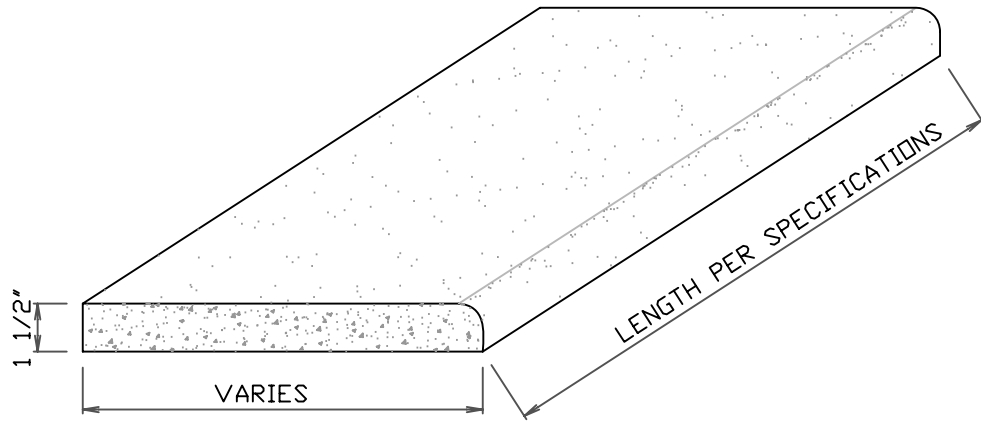

EASED EDGE COPING

END & FRONT VIEW

STONE CAST
1901 ELSA AVENUE NAPLES, FL. 34109 (239) 597-7218
FAX: (239) 566-8432

© D.C. Kerckhoff
2006