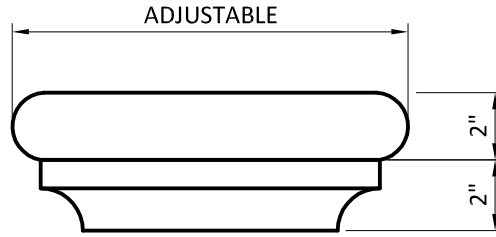

DESCRIPTION: EMBASSY WALL CAP

QTY:

PIECE WORK:

COLOR:

TEXTURE:

SECTION

ISOMETRIC

PROJECT NAME: STONECAST STANDARD

SCALE: -

WEIGHT / PIECE

DRAWN BY: