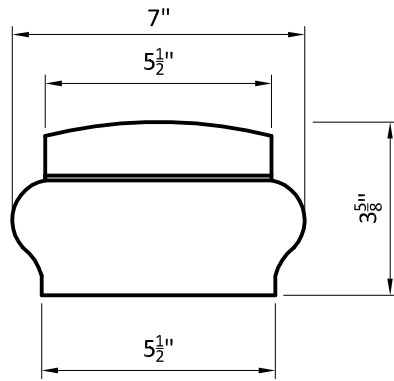

DESCRIPTION: ISLEWORTH CAP FOR 4" WALL

QTY:

PIECE WORK:

COLOR:

TEXTURE:

SECTION

ISOMETRIC

PROJECT NAME: STONECAST STANDARD

SCALE: -

WEIGHT / PIECE

DRAWN BY: