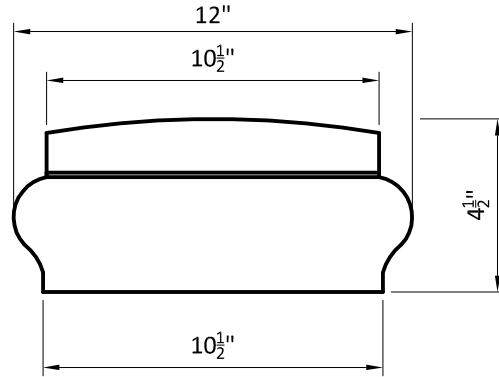

DESCRIPTION: ISLEWORTH CAP FOR 8" WALL

QTY:

PIECE WORK:

COLOR:

TEXTURE:

CAN BE ADJUSTED FOR 12" WALL

SECTION

ISOMETRIC

PROJECT NAME: **STONECAST STANDARD**

SCALE: -

WEIGHT / PIECE

DRAWN BY: