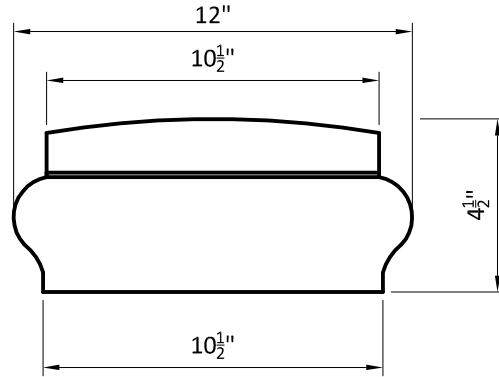

DESCRIPTION: ISLEWORTH CAP FOR 8" WALL

QTY:

PIECE WORK:

COLOR:

TEXTURE:

CAN BE ADJUSTED FOR 12" WALL

SECTION

ISOMETRIC

PROJECT NAME: STONECAST STANDARD

SCALE: -

WEIGHT / PIECE

DRAWN BY: