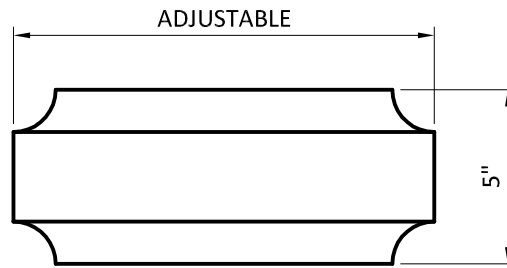

DESCRIPTION: RITZ WALL CAP

QTY:

PIECE WORK:

COLOR:

TEXTURE:

SECTION

ISOMETRIC

PROJECT NAME: STONECAST STANDARD

SCALE: -

WEIGHT / PIECE

DRAWN BY: