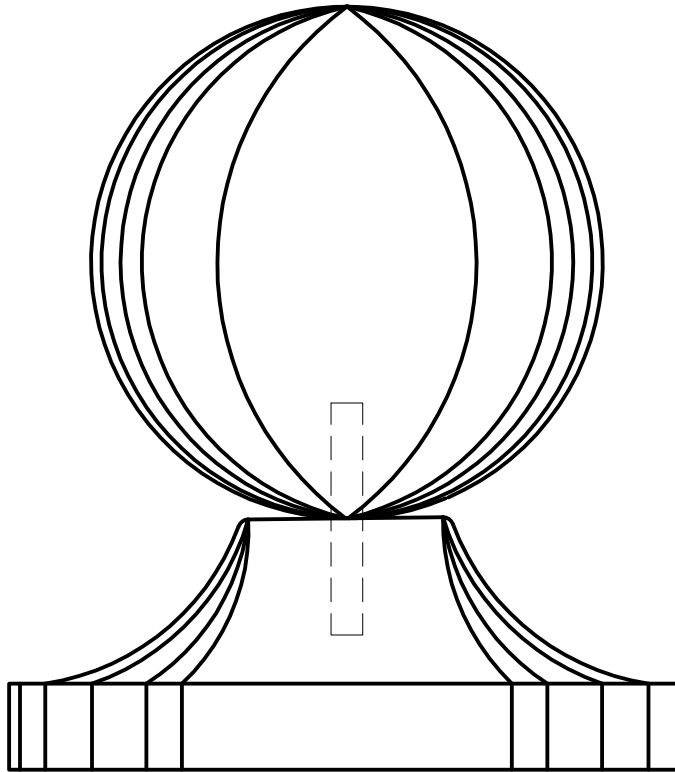

DESCRIPTION:

SPA FOUNTAIN COLUMN FINIAL BASE

QTY:

PIECE WORK:

COLOR:

TEXTURE:

FINIAL & BASE

TOP VIEW

BASE

© 2021

PROJECT NAME: **STONECAST STANDARD**

SCALE: -

WEIGHT / PIECE

DRAWN BY: