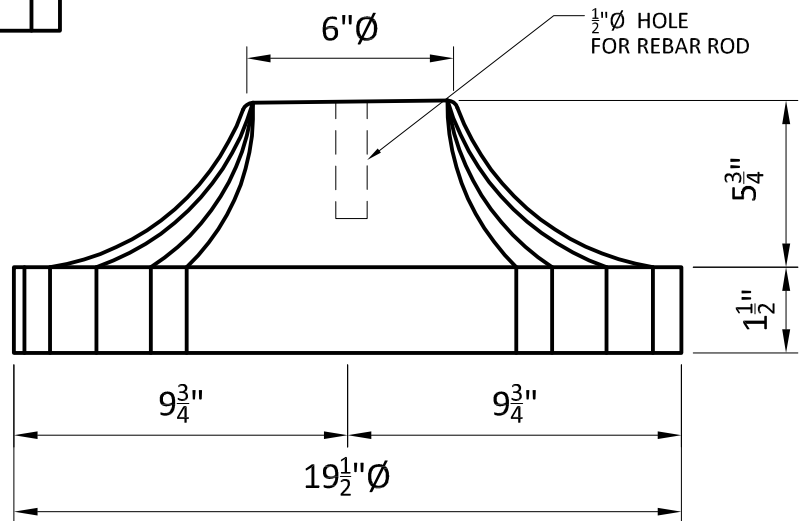

DESCRIPTION:

SPA FOUNTAIN COLUMN FINIAL BASE

QTY:

PIECE WORK:

COLOR:

TEXTURE:

FINIAL & BASE

TOP VIEW

BASE

© 2021

PROJECT NAME: **STONECAST STANDARD**

SCALE: -

WEIGHT / PIECE

DRAWN BY: