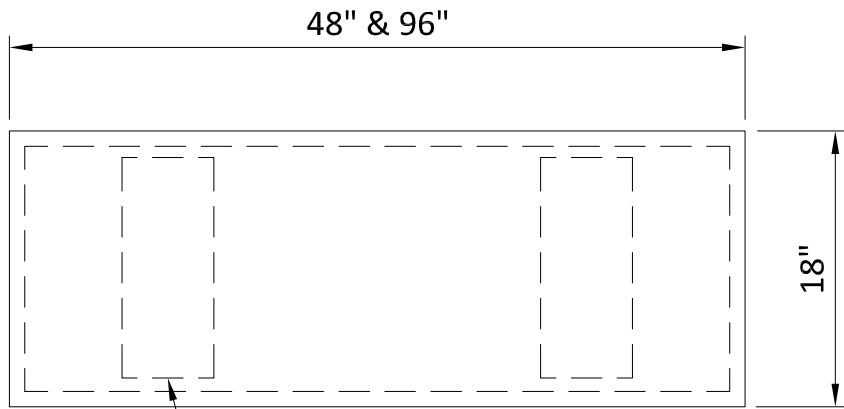

DESCRIPTION: STRAIGHT PLAZA BENCH - 48" & 96"	QTY:	PIECE WORK:
--	------	-------------

COLOR:	TEXTURE:
--------	----------

ELEVATION

TOP VIEW

ELEVATION at LEG

PROJECT NAME:	STONECAST STANDARD BENCH	
SCALE:	WEIGHT / PIECE	DRAWN BY: