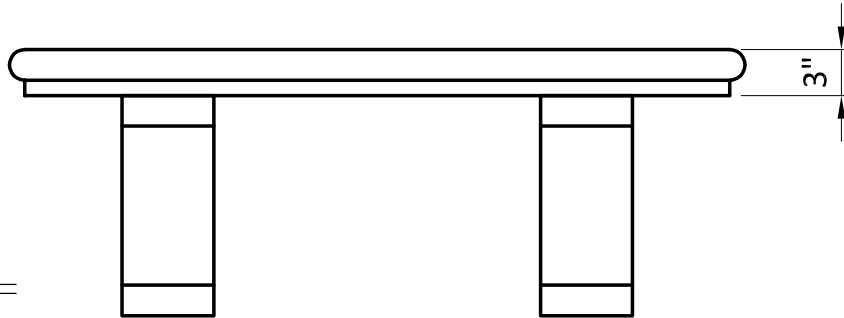

DESCRIPTION: STRAIGHT PLAZA BENCH - 48" & 96"	QTY:	PIECE WORK:
--	------	-------------

COLOR:	TEXTURE:
--------	----------

ELEVATION

TOP VIEW

ELEVATION at LEG

PROJECT NAME:	STONECAST STANDARD BENCH	
SCALE:	WEIGHT / PIECE	DRAWN BY: