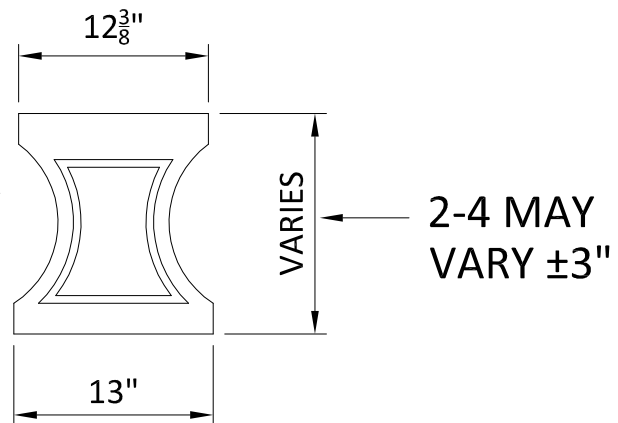

DESCRIPTION: STRAIGHT PLAZA BENCH - 48" & 96"	QTY:	PIECE WORK:
--	------	-------------

COLOR:	TEXTURE:
--------	----------

ELEVATION

TOP VIEW

ELEVATION at LEG

PROJECT NAME:	STONECAST STANDARD BENCH	
SCALE:	WEIGHT / PIECE	DRAWN BY: