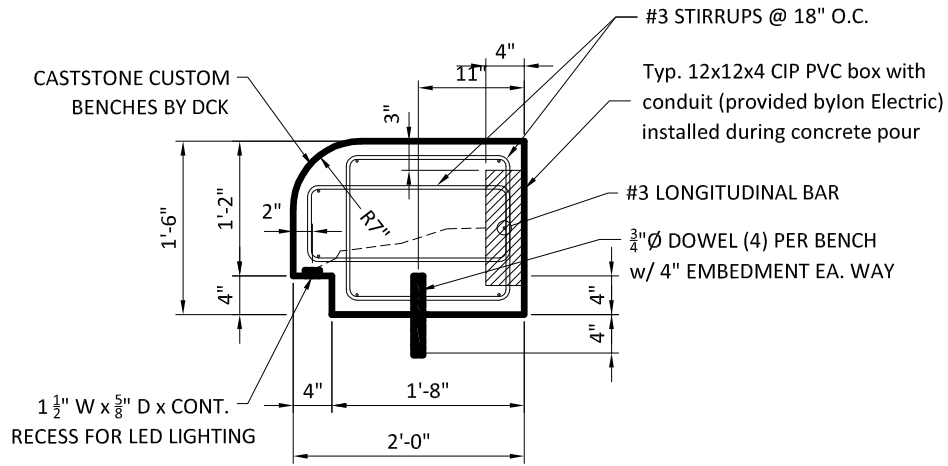

DESCRIPTION: BENCH w/ LED LIGHT STRIP	QTY:	PIECE WORK:
COLOR:	TEXTURE:	

SECTION
2a
1" = 1'-0"

PROJECT NAME: STONECAST STANDARD BENCH	
SCALE:	WEIGHT / PIECE
	DRAWN BY: