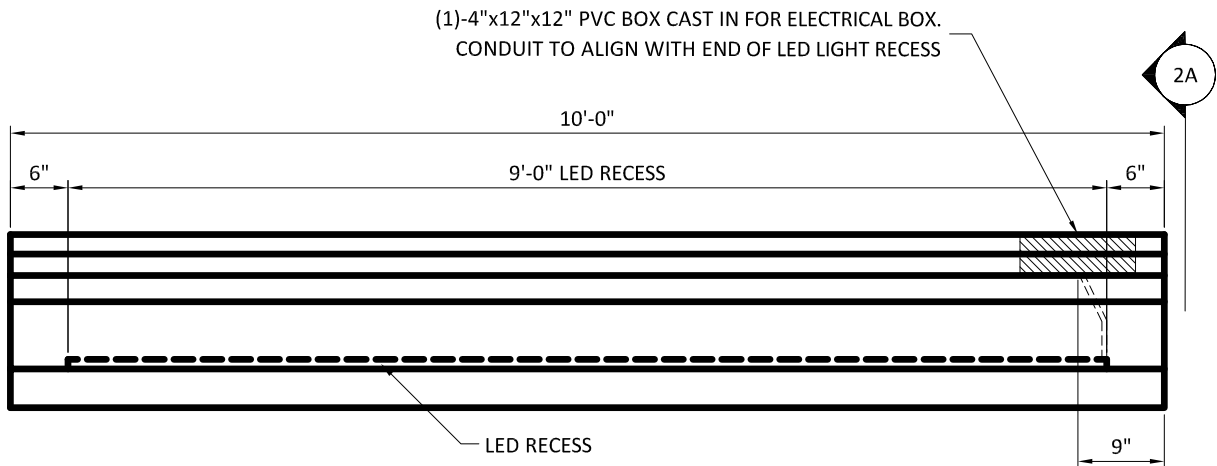

DESCRIPTION: BENCH w/ LED LIGHT STRIP	QTY:	PIECE WORK:
COLOR:	TEXTURE:	

SECTION
2a
1" = 1'-0"

PROJECT NAME: STONECAST STANDARD BENCH	
SCALE:	WEIGHT / PIECE
	DRAWN BY: