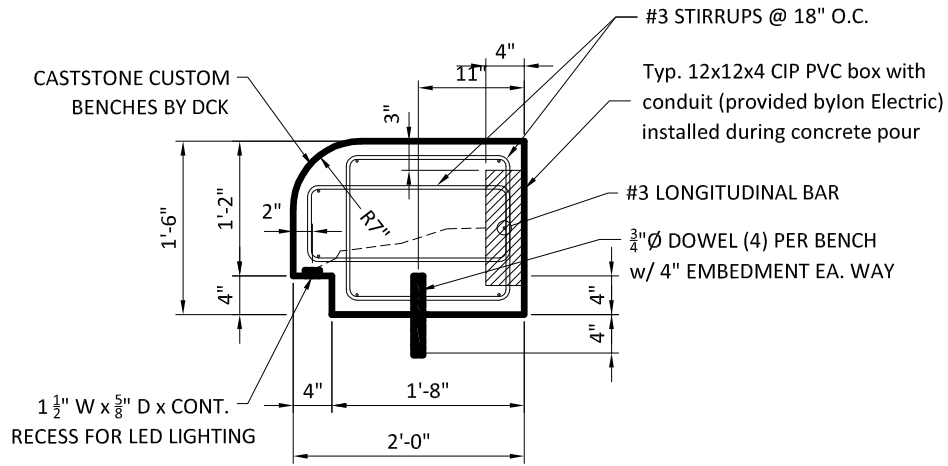

DESCRIPTION: BENCH w/ LED LIGHT STRIP	QTY:	PIECE WORK:
COLOR:	TEXTURE:	

2a SECTION
1" = 1'-0"

PROJECT NAME: STONECAST STANDARD BENCH	
SCALE:	WEIGHT / PIECE
	DRAWN BY: