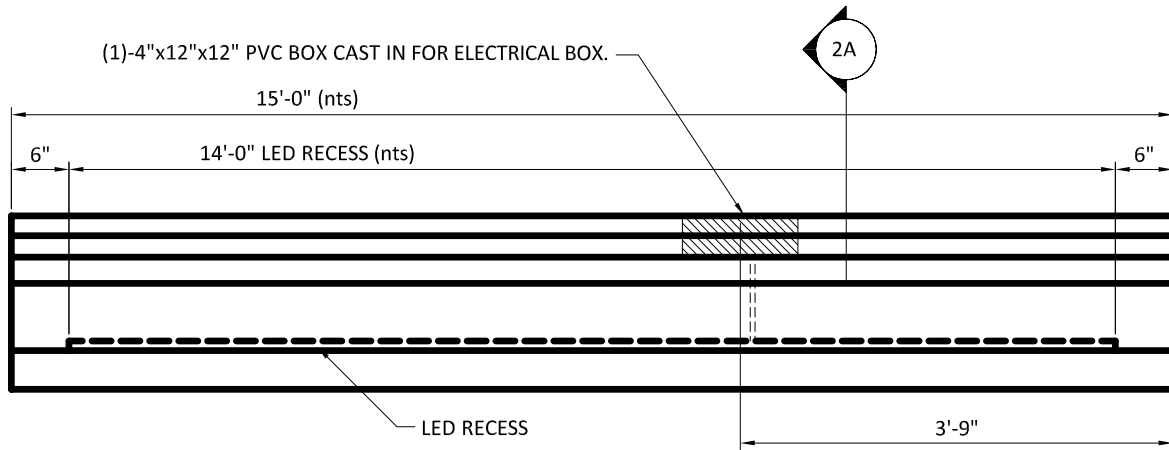

DESCRIPTION: BENCH w/ LED LIGHT STRIP	QTY:	PIECE WORK:
COLOR:	TEXTURE:	

2a SECTION
1" = 1'-0"

PROJECT NAME: STONECAST STANDARD BENCH	
SCALE:	WEIGHT / PIECE
	DRAWN BY: